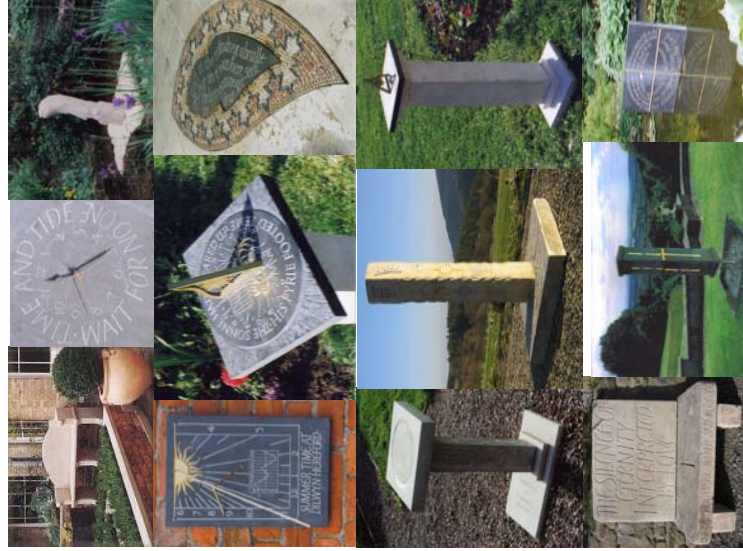

MEMORIAL FEATURES Celebrating a Life

Artist Designed
Commemorative Commissions
in Stone

Headstones & Plaques
Sculpture, Paving, Sundials, Clocks, Benches,
Birdbaths - Fountains & Water Features
Pet Memorials

Stone inscribed with a thought provoking poem or quote, an inspiring image or other feature, set in a building or garden wall, or placed in a park or memorial garden, is a beautiful & long lasting way to celebrate a life

“Imagination is Eternity”
William Blake

If it can be drawn on paper it can be inscribed in stone